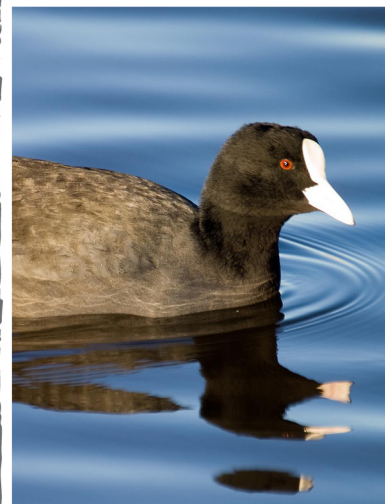

River bird spotter

Wildlife
Watch

Grey heron

Moorhen

Mallard

Kingfisher

Mute swan

Dipper

Grey wagtail

Coot

Great-crested grebe

Little egret