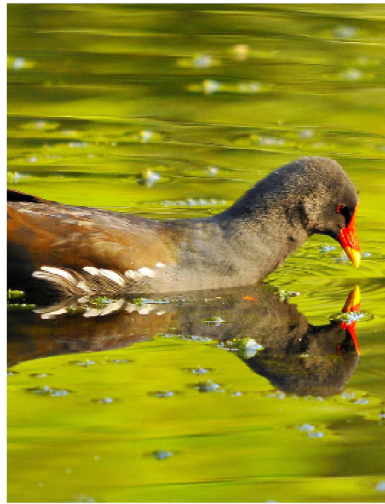

River bird spotter

Wildlife
Watch

Grey heron

Moorhen

Mallard

Kingfisher

Mute swan

Dipper

Grey wagtail

Coot

Great-crested grebe

Little egret