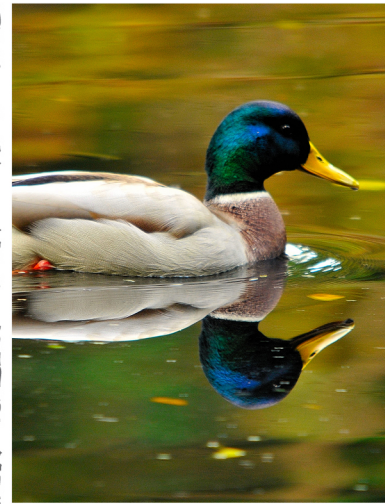

River bird spotter

Wildlife
Watch

Grey heron

Moorhen

Mallard

Kingfisher

Mute swan

Dipper

Grey wagtail

Coot

Great-crested grebe

Little egret